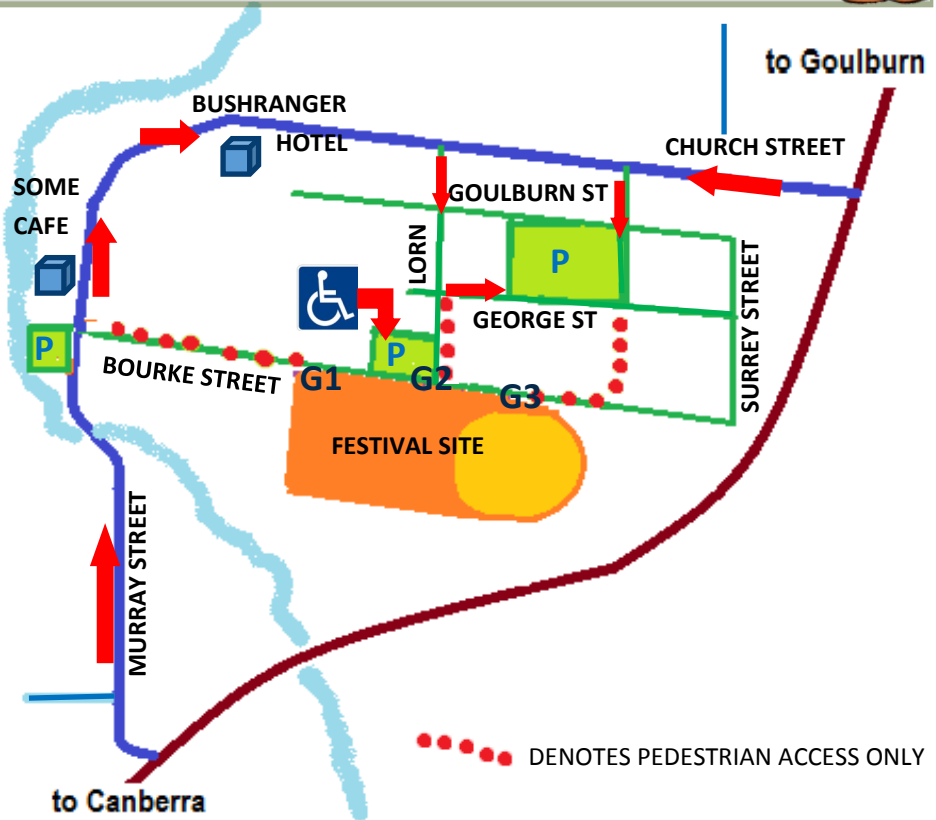

Collector Village Pumpkin Festival

To assist with traffic management please follow all directions given by Police, our volunteers and traffic management staff.

Disabled Car Parking is located **in Lorn Street**

adjacent to the entry Gate No2.

Free off street parking is located **off Murray St** alongside the Some Café and also **between George St and Goulburn St**.

Follow sign posting and park as directed by our volunteers.

Overflow car parking is along street verges. Please take care not to block the flow of traffic and **please give way to pedestrians**.

www.pumpkinfestival.com.au #CollectorPumpkinFestival